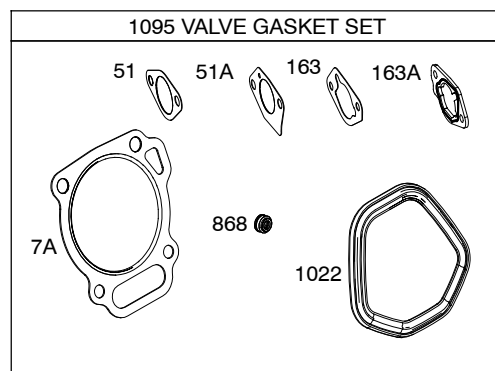

Illustrations cover a range of engines. Parts shown without text may not be used on your specific engine.